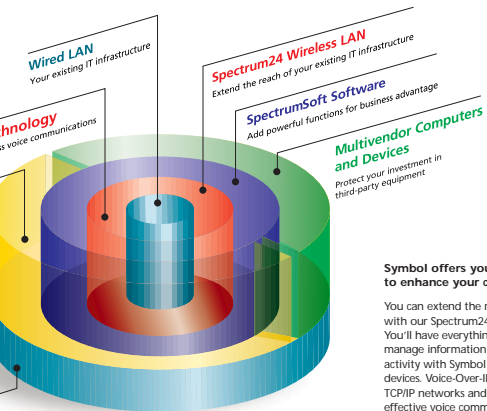

The Symbol wireless LAN portfolio features: Spectrum24 Wireless LAN, a 2 Mbps data rate solution for business-critical voice and data applications; Spectrum24 High Rate Wireless LAN, providing Ethernet-speed for higher data rate applications; Symbol's NetVision® network appliances for adding the value of voice communications to Spectrum24; and SpectrumSoft™, a suite of software for installing, supporting and managing your installation to realize the most from your investment.

When you're considering implementing a wireless LAN, Spectrum24 gives you the performance, reliability, and range of options you're looking for.

Spectrum24 Can Enhance Competitive Advantage in Every Business

Symbol is the world leader in point-of-activity computing and communications systems. We design, engineer, manufacture, and support wireless network systems, mobile computers and a wide array of bar code scanners.

You can choose our ergonomically designed key-based and pen-based hand-held computers that are optimized to communicate over the Spectrum24 network. From PC-based to thin-client architectures, Symbol's line of mobile computers gives you the rugged reliability and dependable performance you're looking for. They are designed for maximum battery life, easy connectivity, and a wide range of configuration options to meet your exact application requirements.

Support for a Wide World of Wireless Devices

Your connectivity options via Spectrum24 extend beyond our own family of mobile computing systems, because our commitment to open standards allows for easy integration of multi-vendor devices with your wireless network. Simply add or replace a Network Interface Card (NIC) in a desktop, laptop or hand-held computer with Symbol's wireless LAN PC Card or adapter and load the drivers. Then these devices can be ready to work in your Spectrum24 network quickly and easily.

With a Symbol Spectrum24 wireless network, you'll be in a position to gain competitive advantage today, and extend it tomorrow.

Symbol's Flexible and Powerful SpectrumSoft Software

Symbol Technologies offers the integrated software solutions your complex environment requires. From the point of activity to the highest levels of network management and control, Symbol provides SpectrumSoft, a full suite of powerful and proven system software designed for mission-critical functions such as network management, host connectivity and rapid application development.

A Network that's Easy to Manage

SpectrumSoft includes network management software that allows you to monitor and control the availability and performance of your Spectrum24 wireless LAN along with the devices it supports. In addition, Spectrum24 is compliant with Simple Network Management Protocol (SNMP), so you can integrate Spectrum24 with popular enterprise network management systems such as Tivoli, CA Unicenter TNG® and HP OpenView™.

Spectrum24 gives you the host connectivity options you need for your multivendor IT environment. You can choose from a rich selection of terminal emulation software for host-based environments. Symbol's Telnet client family software lets you connect Symbol 3000 Series and 6000 Series terminals to hosts via TCP/IP. We also offer Web client software that lets you use Web-based programming tools for fast application development. It supports

Our Vision for Communications Convergence: Voice-Over-IP on Your Wireless LAN

Symbol is the first company to effectively converge wireless voice and data through its NetVision network appliances, enabling companies to realize greater value from their Spectrum24 wireless LAN solution. Providing simultaneous voice and data support can result in significant cost savings as well as improved productivity and customer service.

Symbol currently offers the NetVision Phone and the NetVision Data Phone. With keys and functions similar to traditional phones, the NetVision Phone uses the Spectrum24 Wireless LAN

three-tier client/server architecture for Internet- and intranet-based thin-client connection to your servers and host systems.

The Benefits of SpectrumSoft Software